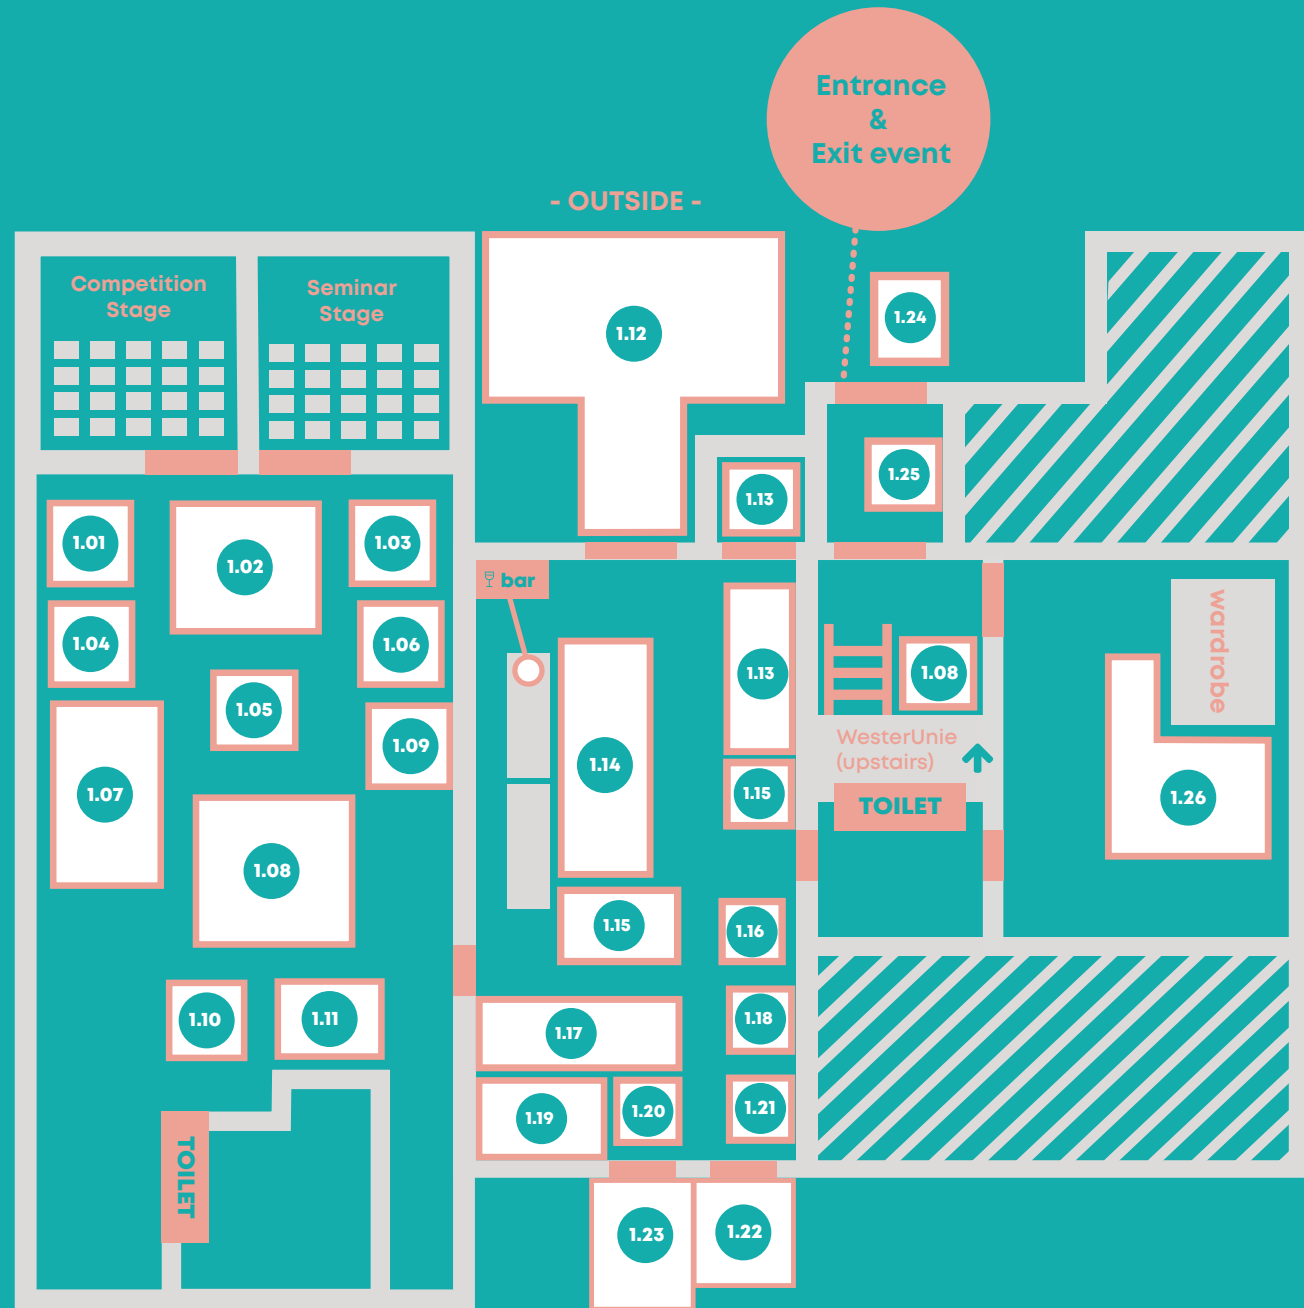

WESTERLIEFDE

Ground plan

- | | |
|--|-------------------------------------|
| 1.01 De Nederlandse Bartenders Club | 1.14 Red Carpet |
| 1.02 De Monnik Dranken | 1.15 Right Spirits |
| 1.03 Hoornse Distilleerderij | 1.16 The Stillery |
| 1.04 Succulent Spirits | 1.17 Don Papa |
| 1.05 Adriatico, Renais Gin, Shanky's Whip and Copperhead | 1.18 Bandoeng 22 |
| 1.06 Saint Benevolence Rum Clairin Skylark Spirits | 1.19 Destillados Mexicanos B.V |
| 1.07 Rémy Cointreau | 1.20 Spirited Union |
| 1.08 Johnnie Walker | 1.21 Eden Genever |
| 1.09 APS | 1.22 Thomas Henry & Monkey Shoulder |
| 1.10 Wonderful | 1.23 Lounge |
| 1.11 Hoshizaki | 1.24 TIPPR |
| 1.12 The Rumah | 1.25 Earth Concepts |
| 1.13 Anker Amsterdam Spirits | 1.26 Longevity Lounge |

WESTERUNIE

First floor

- 2.01 Selati
- 2.02 Nardini
- 2.03 Lucky Saint
- 2.04 Gin 1689, MESAMIS, Dik & Schil & Arbikie Highland Estate
- 2.05 Bart's Bottles
- 2.06 Parakeet
- 2.07 Nitrobrew/Empourium
- 2.08 Moju Bar
- 2.09 Rooster & Re'al
- 2.10 CasaRon